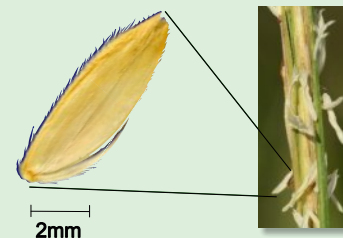

Description:

Cordgrasses form large, often dense colonies, particularly on coastal salt marshes, and grow quickly. The species vary in size from 0.3–2 m tall.

Many of the species will produce hybrids if they come into contact with native species.

Cordgrass is an aggressive, aquatic alien that invades mud flats, salt marshes and beaches, out-competing native plants, spreading quickly and leaving large *Spartina* meadows

Flower heads with bunches of 4-5 un-branched spikes, spikelets flowered with conspicuous, feathery anthers. Yellowish-green broad, stiff leaves, in-rolled or flat. Ligule comprised of a ring of hairs. Spreading, creeping growth habit. Height to 130cm.

Reproduction: Common cordgrass reproduces via seeds and creeping underground stems (rhizomes).

Delicate looking with tiny feathery pale yellow flowers in 30cm long spikes. Flowers bloom from July to September, the plant growing to about 1.5m high.

The leaves are light green, very tough and narrow.

Initially planted to stabilise coastlines, the rapid colonisation of *Spartina anglica* over extensive flats in sites with large wintering populations of waders and wildfowl is a major concern because of the birds' loss of habitat for feeding and roosting.